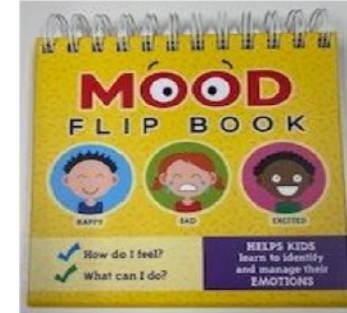

Peter Pauper Press® Mood Flip Book

Treycer® Bubble Sensory Pop Fidget

KEEPZY® Anti-slip Feature Chair Band

Green Devil® Toddler/Kids Headphones

Green Devil® Headphones Pouch

DoDoMagxanadu® Fidget Dodecagon Cube